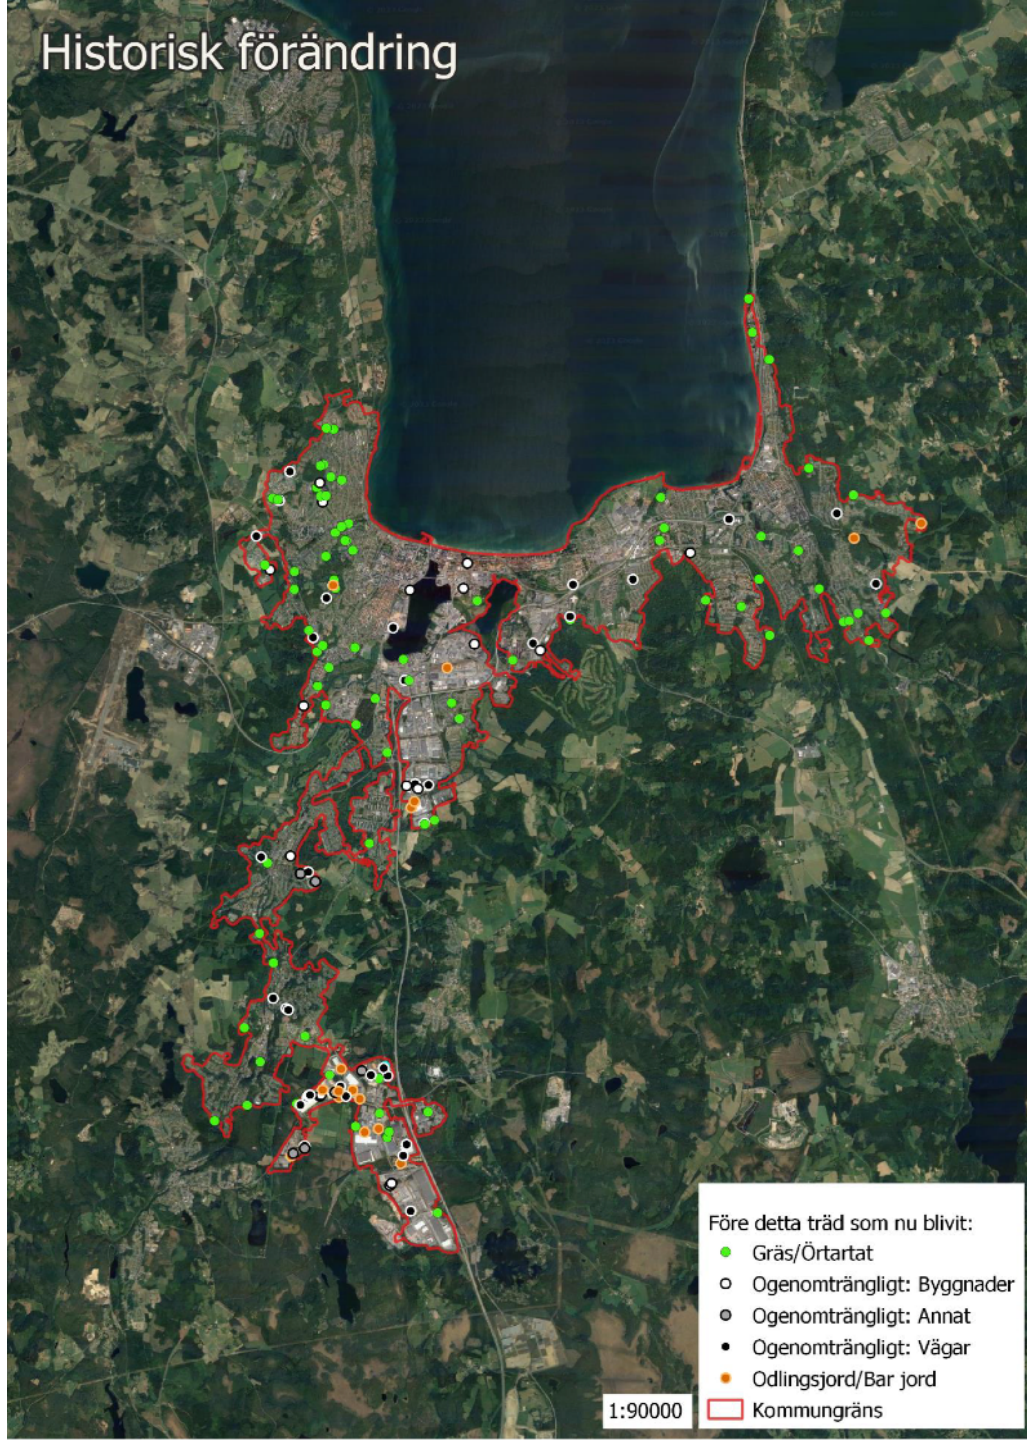

Historisk förändring

- Between 1997 and 2022...
- the storage of carbon dioxide equivalents has **decreased by 1,606,325 tons.**
- the annual uptake of air pollutants has **decreased by 26 tons.**
- the annual reduction of stormwater has **decreased by 73,480 m³.**