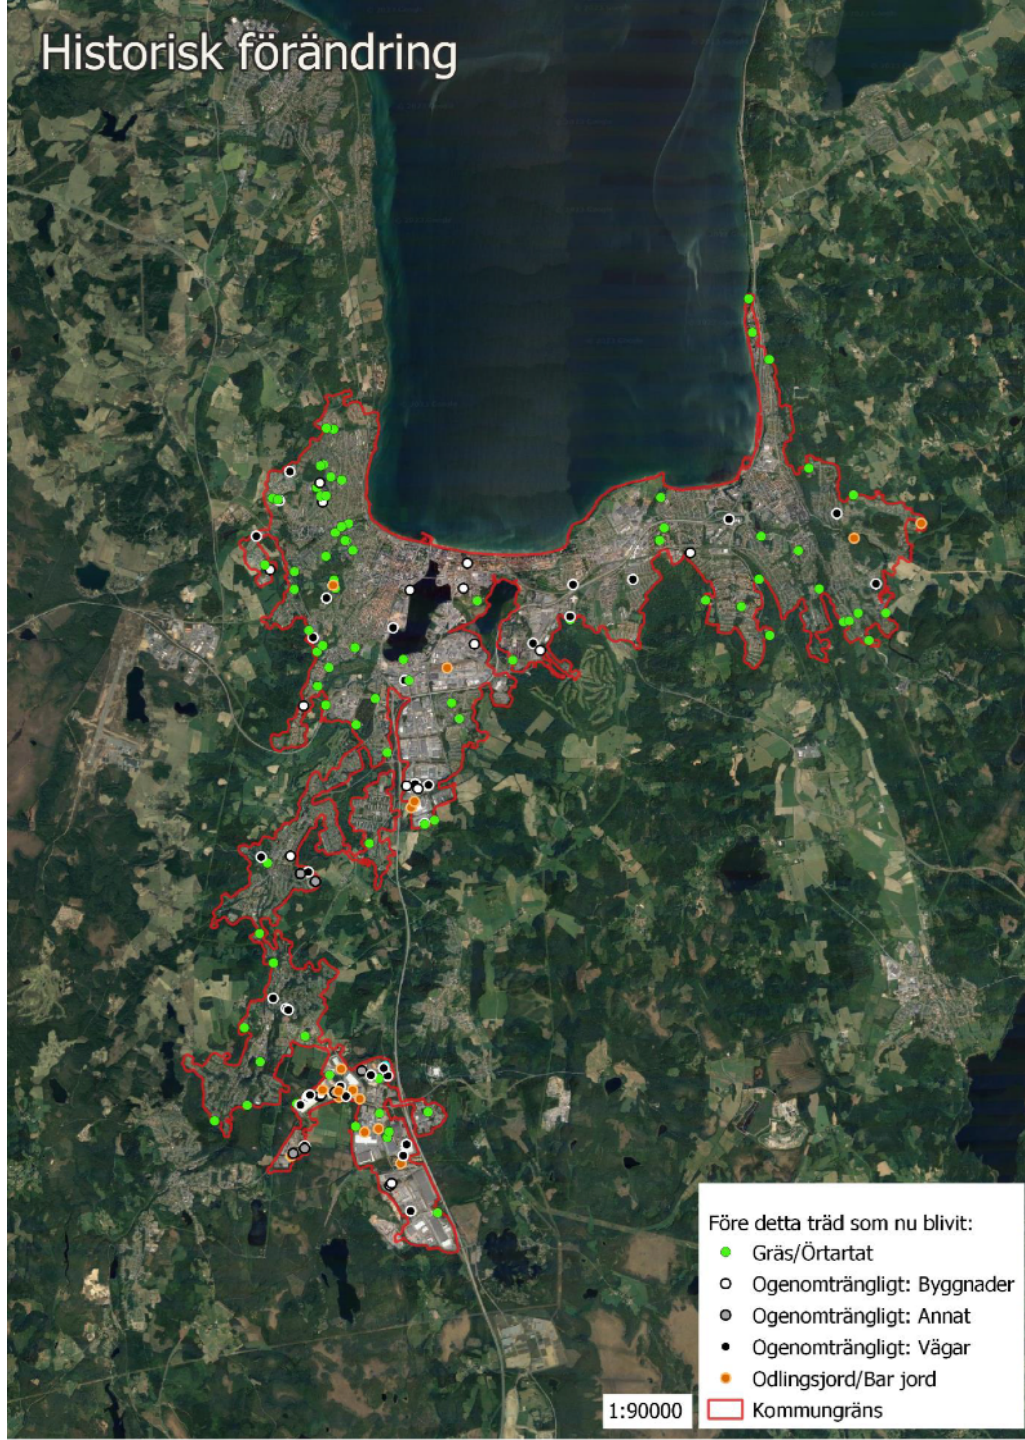

Historisk förändring

- Tree canopy cover in 2022 has been calculated to be **29%**.
- Tree canopy cover in 1997 was calculated to be **36%**.
- Over 25 years, tree canopy cover has **decreased by 7 percentage points**.