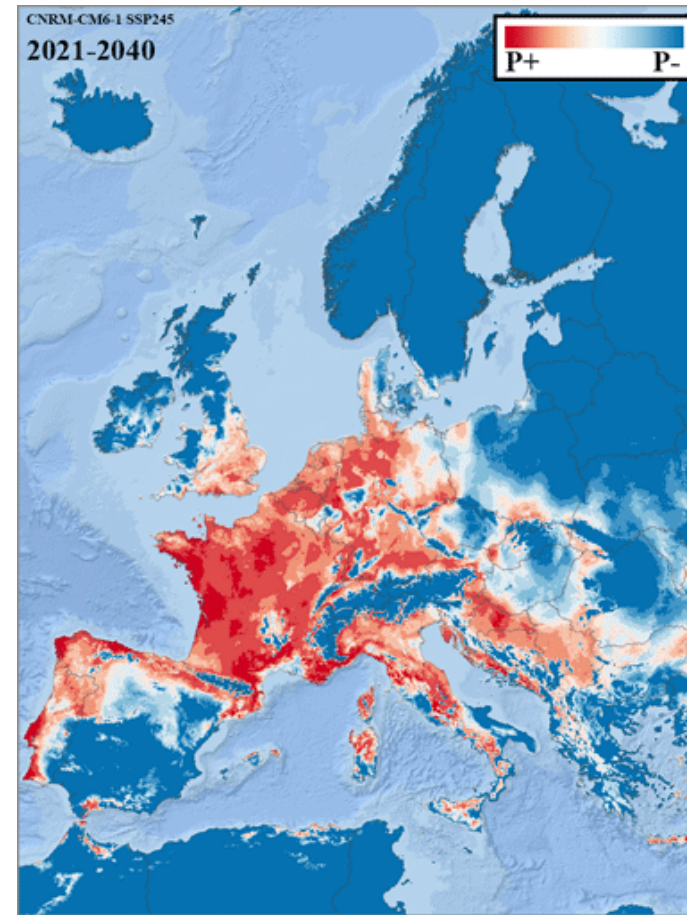

Climate prognosis of tree species