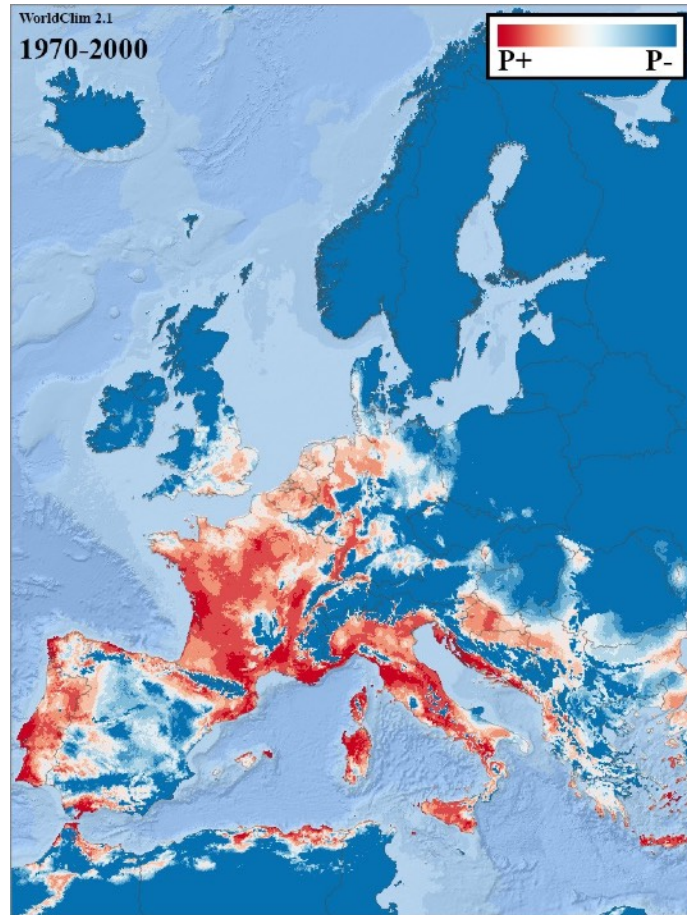

Climate prognosis of tree species